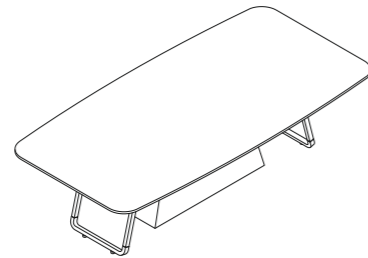

A key feature of ARC is its custom-engineered top-to-base connection—a uniquely designed joint developed exclusively for this series. This refined structural detail ensures both strength and visual purity, allowing the desktop to appear clean and almost floating, while preserving the sculptural clarity of the curved base.

The ARC series is intentionally limited, consisting of only three pieces:

Executive Desk

Executive Credenza

Conference Table

United by a consistent design language and precise curved geometry, this curated trio creates a cohesive and distinguished executive environment—ideal for spaces where refinement, exclusivity and visual coherence are essential.

ARC is a contemporary interpretation of curved executive design: a limited, unified and meticulously crafted collection where elegance meets engineered precision.

ARC MERANTI

Technical Data

ARC MERANTI

Management Desk

ARC-M

ARC-M-180 : W 180 x D 90 x H 76
ARC-M-200 : W 200 x D 90 x H 76
Sideboard : W 170 x D 55 x H 66

Conference Table

ARC-Co

ARC-Co-180 : W 180 x D 100 x H 76
ARC-Co-220 : W 220 x D 120 x H 76
ARC-Co-280 : W 280 x D 140 x H 76