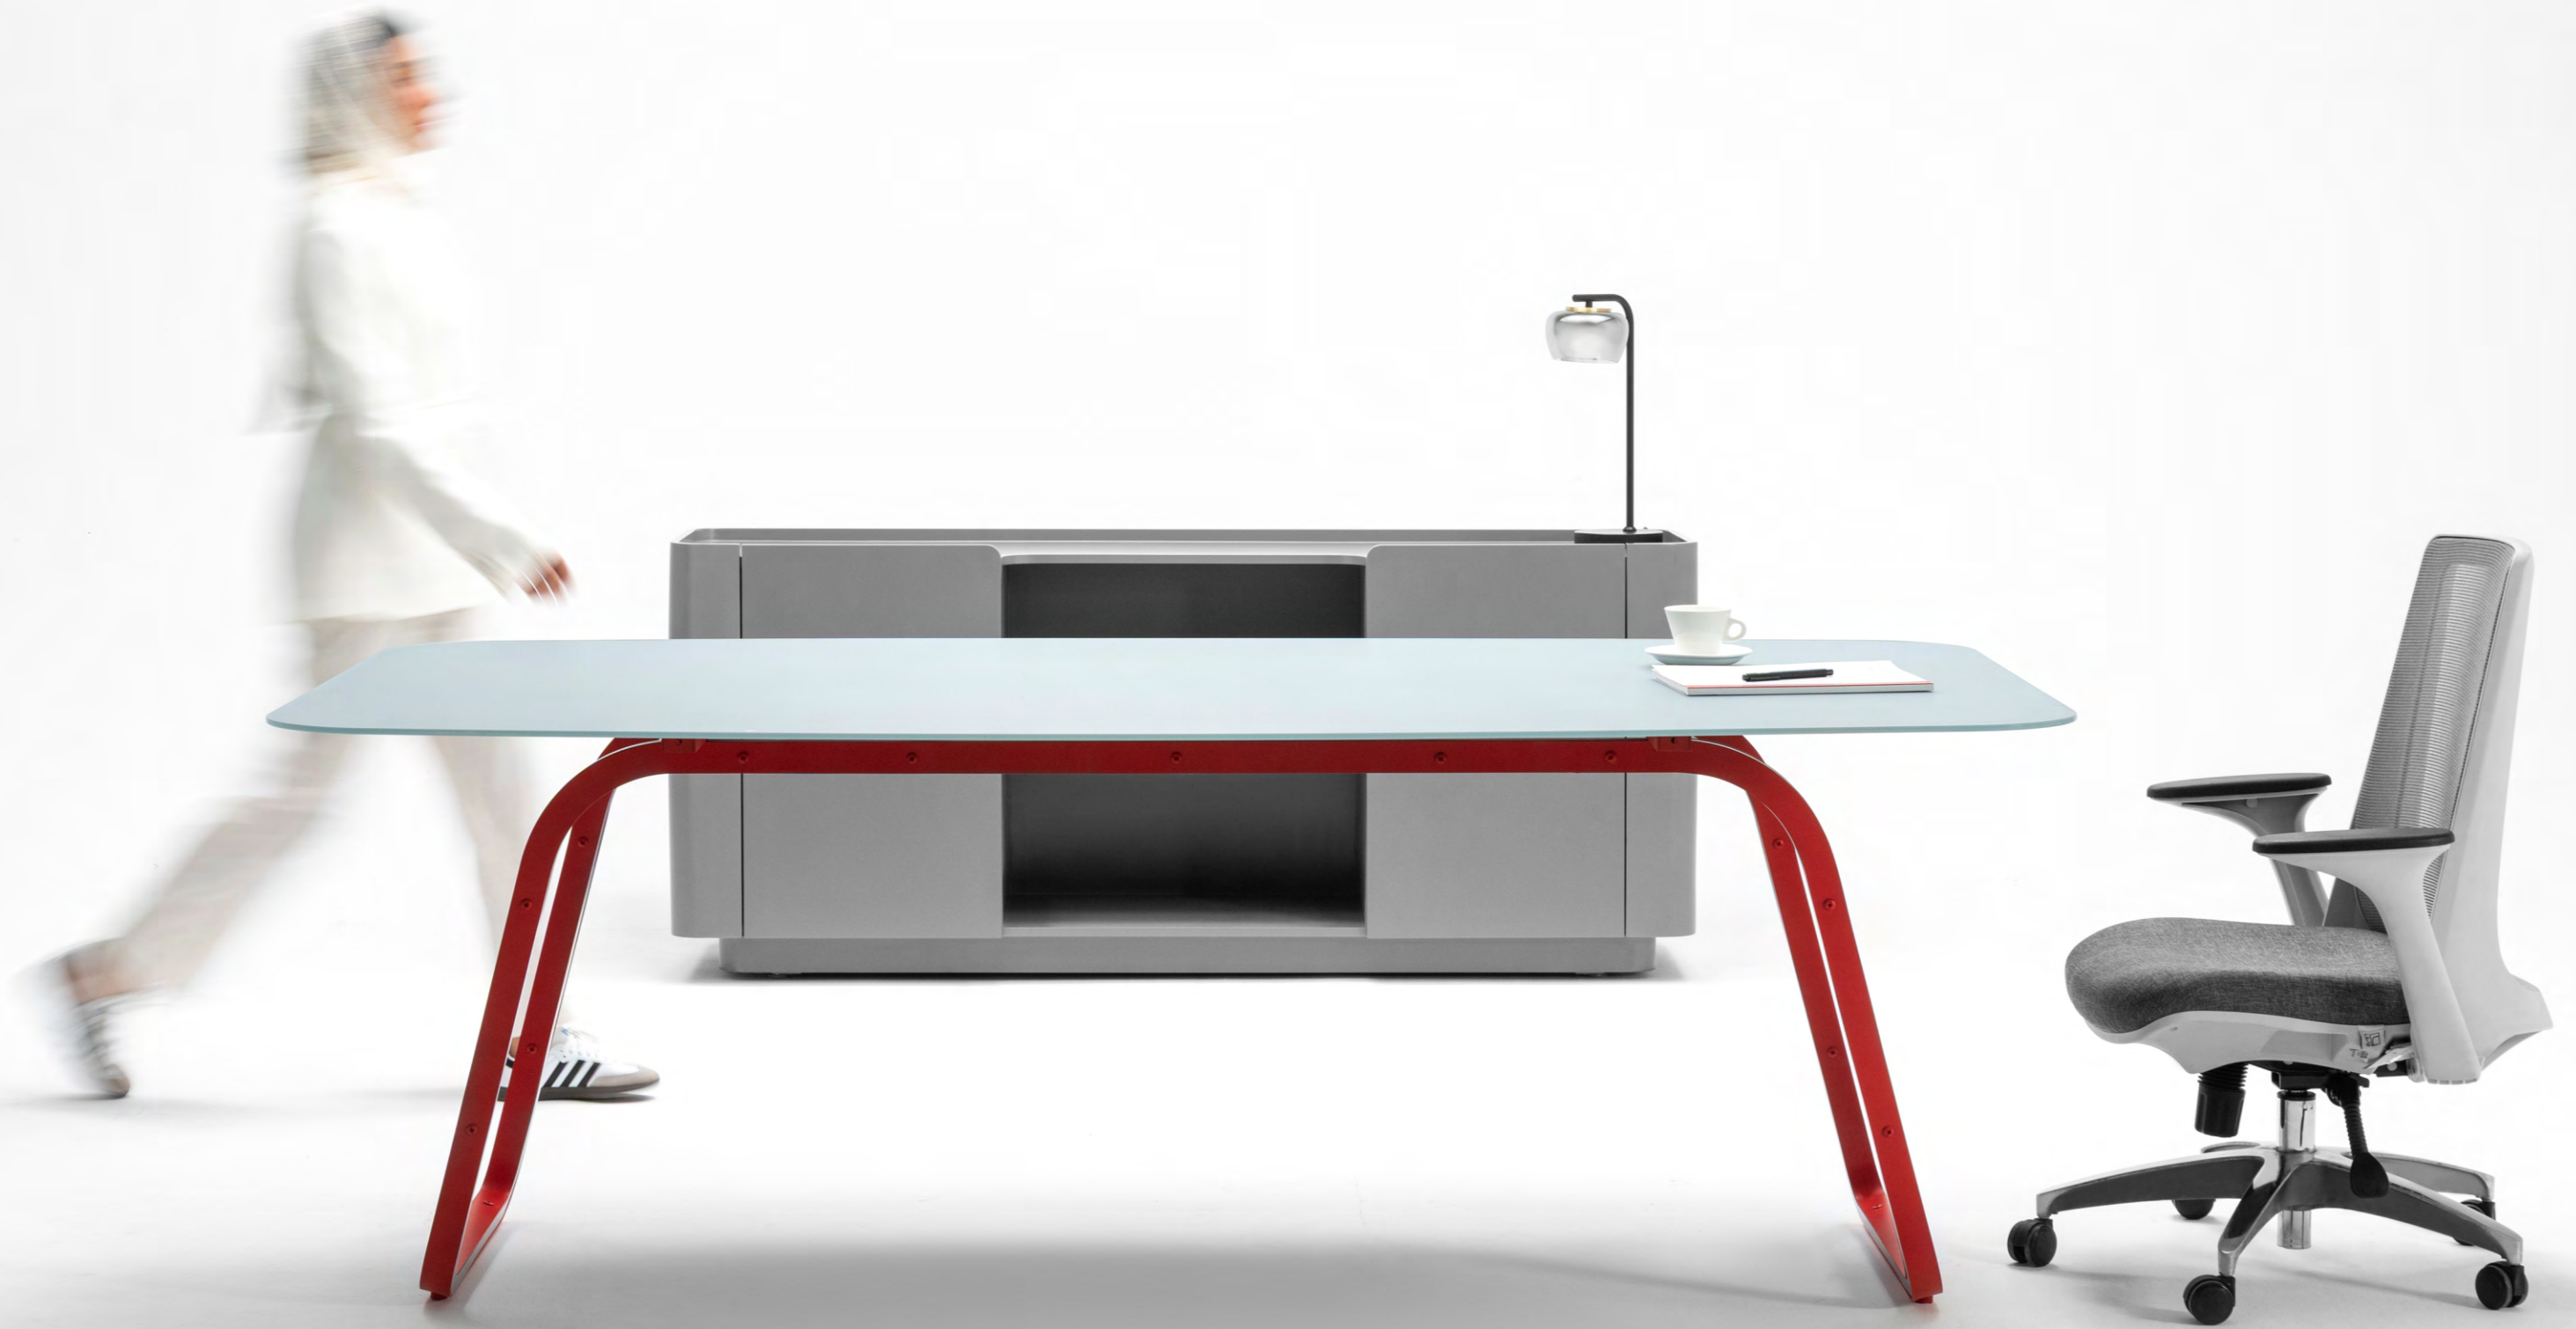

Every transition from surface to volume is carefully shaped, creating a seamless and expressive form.

Presented in a Full Color Finish File, delivers a unified and contemporary aesthetic where color, form and structure operate as a single composition. The signature base, completed in a custom exclusive color, stands as the visual hallmark of the collection.

A key feature of ARC is its custom-engineered top-to-base connection—a uniquely designed joint developed exclusively for this series. This refined structural detail ensures both strength and visual purity, allowing the desktop to appear clean and almost floating, while preserving the sculptural clarity of the curved base.

The ARC series is intentionally limited, consisting of only three pieces:

Executive Desk

Executive Credenza

Conference Table

United by a consistent design language and precise curved geometry, this curated trio creates a cohesive and distinguished executive environment—ideal for spaces where refinement, exclusivity and visual coherence are essential.

ARC is a contemporary interpretation of curved executive design: a limited, unified and meticulously crafted collection where elegance meets engineered precision.

ARC MERANTI

Technical Data

ARC MERANTI

Management Desk