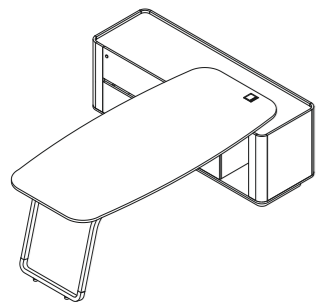

A key feature of ARC is its custom-engineered top-to-base connection—a uniquely designed joint developed exclusively for this series. This refined structural detail ensures both strength and visual purity, allowing the desktop to appear clean and almost floating, while preserving the sculptural clarity of the curved base.

ARC is a contemporary interpretation of curved executive design: a limited, unified and meticulously crafted collection where elegance meets engineered precision.

ARC MERANTI

Technical Data

ARC MERANTI

Management Desk

ARC-M

ARC-M-180 : W 180 x D 90 x H 76
ARC-M-200 : W 200 x D 90 x H 76
Sideboard : W 170 x D 55 x H 66

Conference Table

ARC-Co

ARC-Co-180 : W 180 x D 100 x H 76
ARC-Co-220 : W 220 x D 120 x H 76
ARC-Co-280 : W 280 x D 140 x H 76